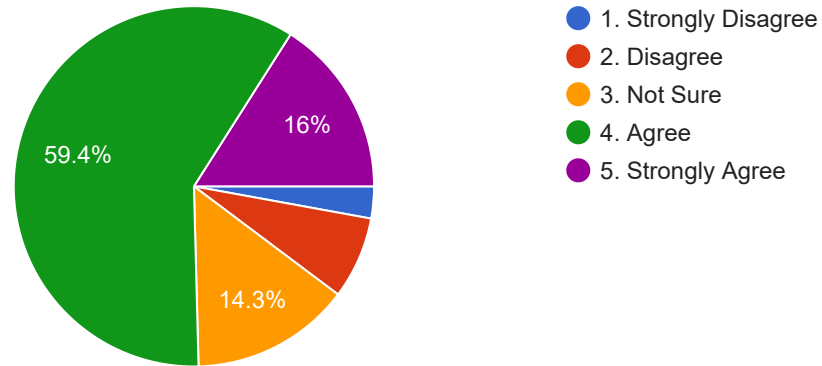

244 responses

6. Internet facility are available in the college

244 responses

7. Online education resource are available and accessible

244 responses

8. The office staff in the department are helpful

244 responses

9. Result and attendance records are displayed on time

244 responses

10. Toilets/ washrooms are hygienic and properly maintained

244 responses

11. Clean drinking water is available in the college campus

244 responses