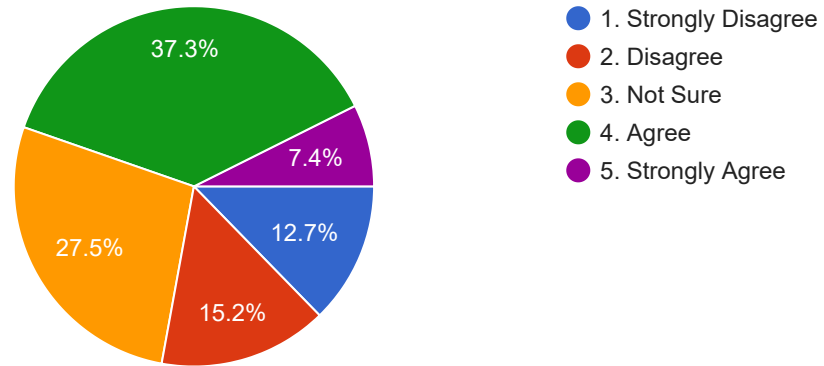

5. Photocopying facility in the library/ Department is available and satisfactory

244 responses