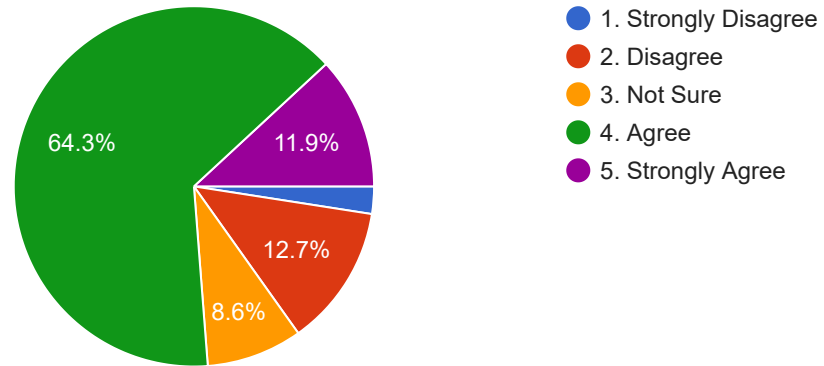

English

Geography

Psychology

Direction

1. The prescribed booked/ reading materials are available in the library/
seminar

244 responses

2. Reading room and common are available in the college building

244 responses