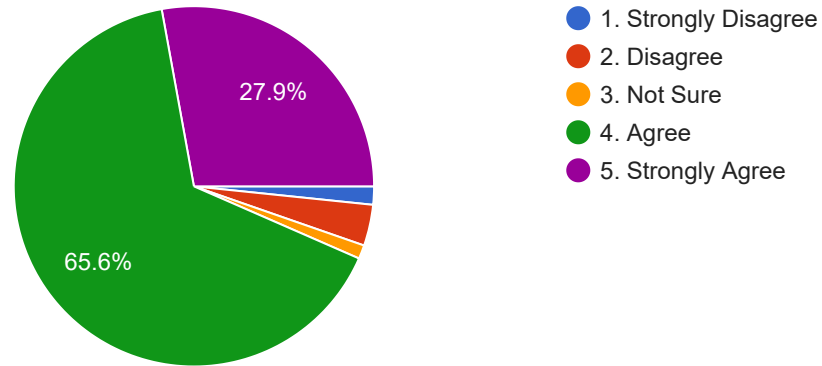

15. The campus is green and eco friendly

244 responses