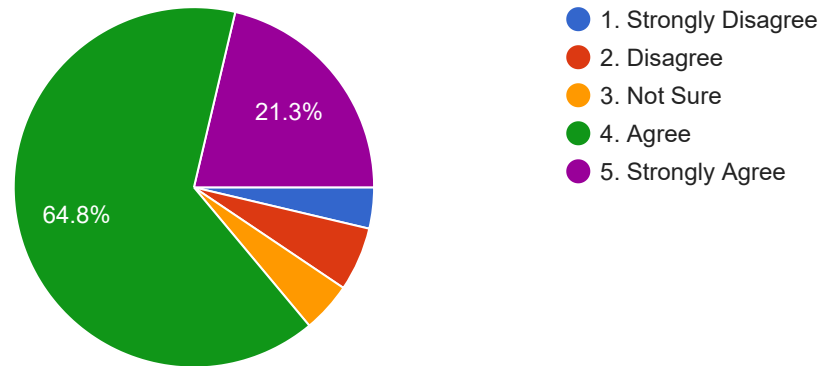

244 responses

6. Internet facility are available in the college

244 responses

7. Online education resource are available and accessible

244 responses

8. The office staff in the department are helpful

244 responses

9. Result and attendance records are displayed on time

244 responses

10. Toilets/ washrooms are hygienic and properly maintained

244 responses

11. Clean drinking water is available in the college campus

244 responses