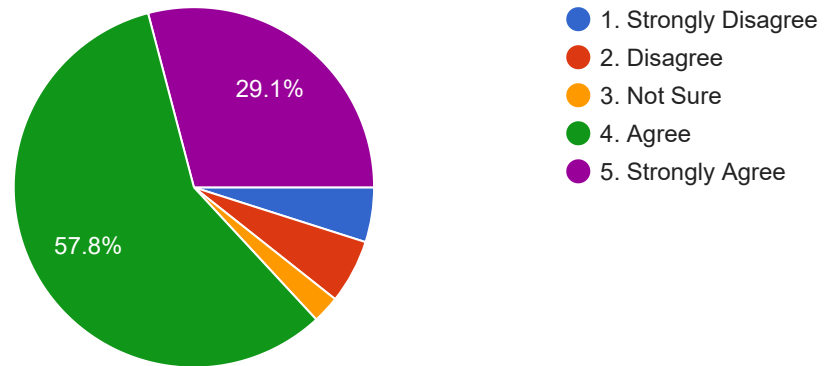

9. Result and attendance records are displayed on time

244 responses

10. Toilets/ washrooms are hygienic and properly maintained

244 responses

11. Clean drinking water is available in the college campus

244 responses