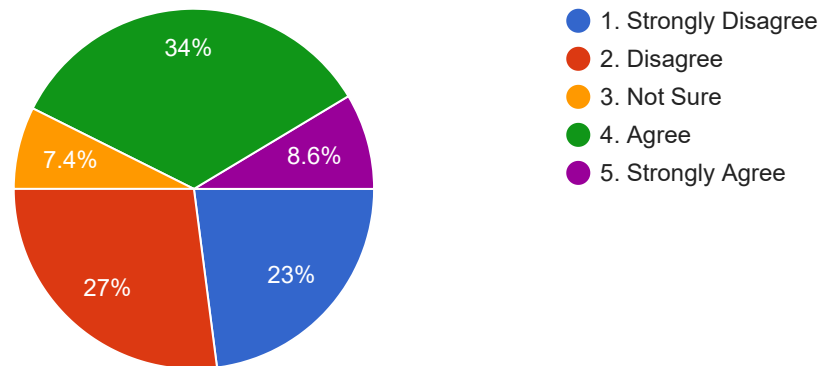

9. Result and attendance records are displayed on time

244 responses

10. Toilets/ washrooms are hygienic and properly maintained

244 responses

11. Clean drinking water is available in the college campus

244 responses