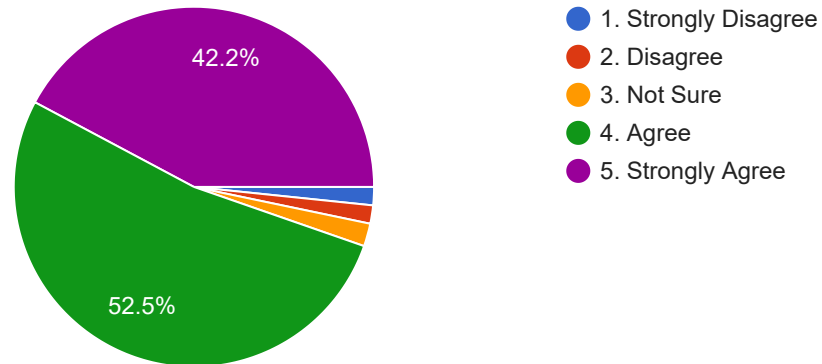

244 responses

6. Internet facility are available in the college

244 responses

7. Online education resource are available and accessible

244 responses

8. The office staff in the department are helpful

244 responses

9. Result and attendance records are displayed on time

244 responses

10. Toilets/ washrooms are hygienic and properly maintained

244 responses

11. Clean drinking water is available in the college campus

244 responses