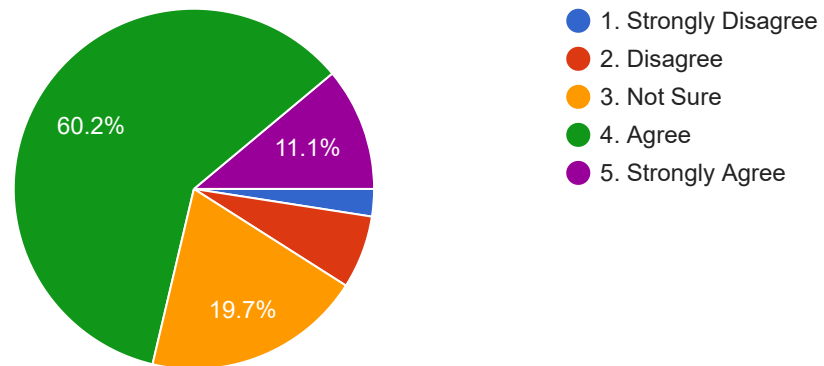

12. Grievances/ problem are redressed/ solved well in time

244 responses