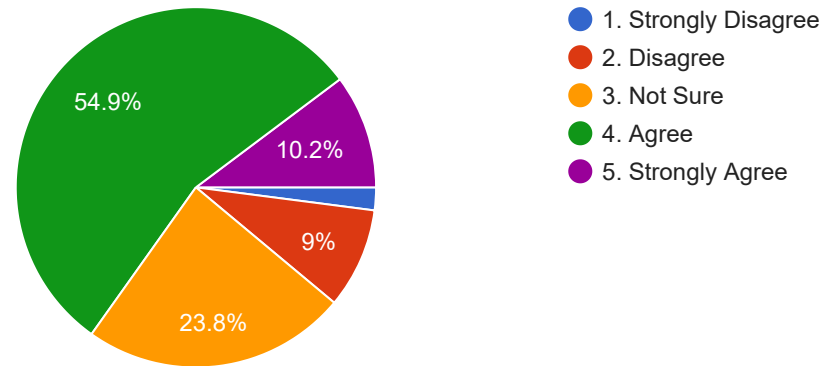

13. The functioning of the placement cell in the college is satisfactory

244 responses