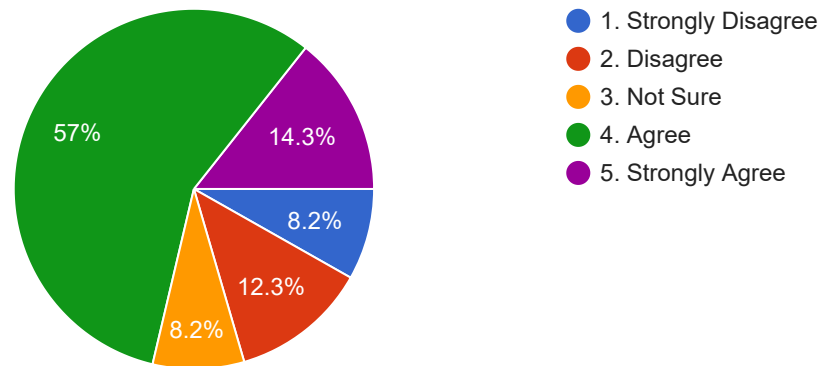

English

Geography

Psychology

Direction

1. The prescribed booked/ reading materials are available in the library/
seminar

244 responses

2. Reading room and common are available in the college building

244 responses