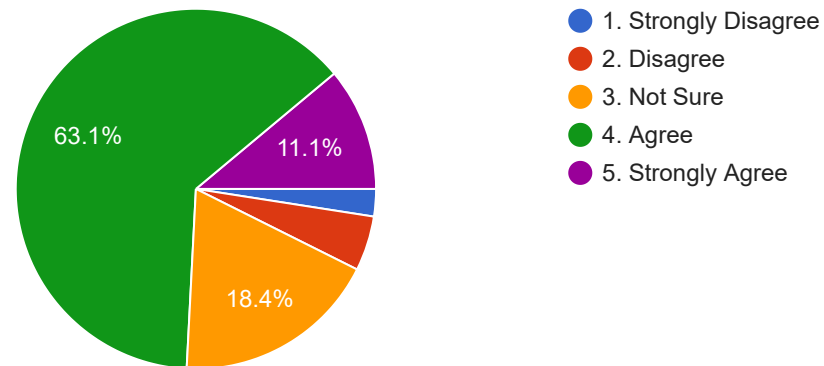

14. Equipment in the lab(s) are in working condition

244 responses