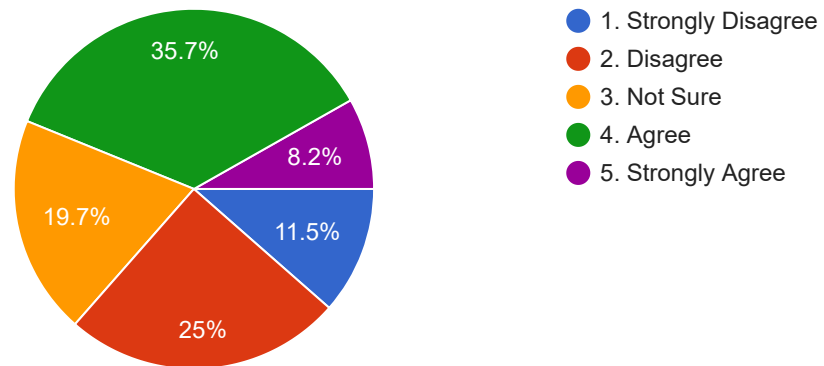

6. Internet facility are available in the college

244 responses